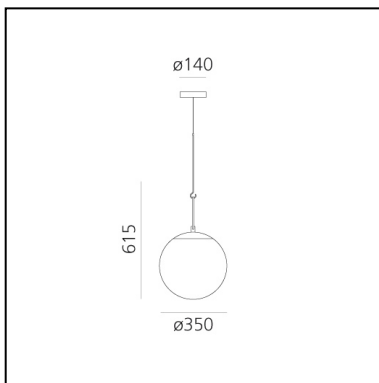

nh 35 Suspension

Neri&Hu

IP20    Dimmerable: 

LUMINAIRE

- Watt: **20W**
- Voltage: **220-240V**
- Delivered lumens output: **2199lm**
- CCT: **3000K**
- Efficiency: **90%**
- Efficacy: **104.70lm/W**

DESCRIPTION

PRODUCT CODE: 1283010A

FEATURES

- Article Code: **1283010A**
- Colour: **Black/brass**
- Installation: **Suspension**
- Material: **Blown glass, brushed brass**
- Series: **Design Collection**
- Environment: **Indoor**
- design by: **Neri&Hu**

DIMENSIONS

- Height: **cm 61.5**
- Diameter: **cm 35**
- Base Diameter: **cm 14**

SOURCES NOT INCLUDED

- Category: **LED RETROFIT**
- Number: **1**
- Watt: **20W**
- Socket: **E27**